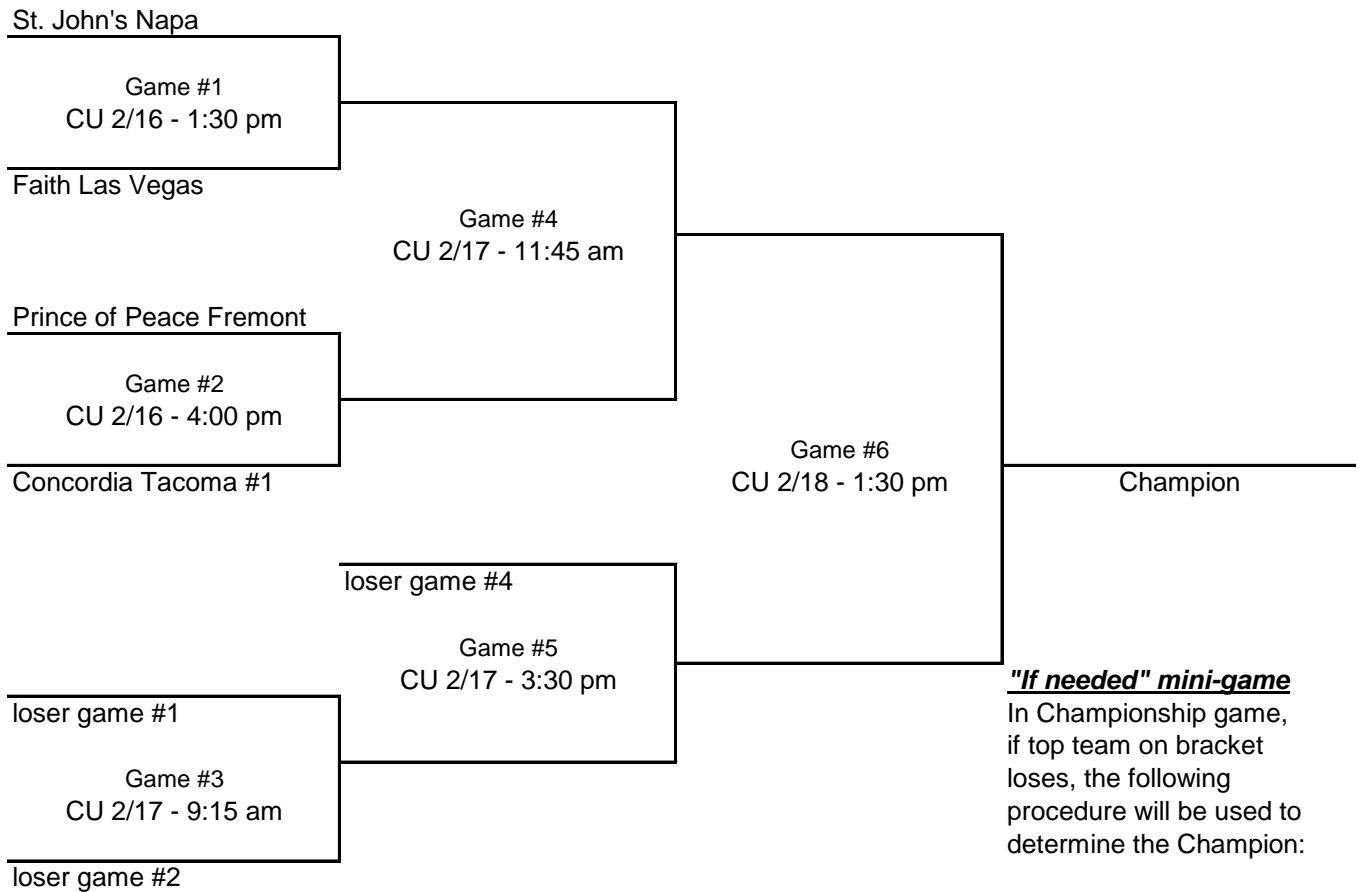

# LEST 2012 GIRLS AAA

as of 2-10-12

An 8 minute intermission will take place after the 4th quarter has ended. Then, an 8 minute period will be played, and the winner will be declared the Champion.

All player and team fouls will go back to zero at the beginning of the extra period. Any players that have fouled out of the initial game will be able to play in the extra period.

Each team will have two 60 second time outs in the additional period.

If tied at the end of the extra period, regular over-time procedure will follow.

HOME TEAM- official book  
(top team on bracket)

VISITING TEAM- official clock  
(bottom team on bracket)