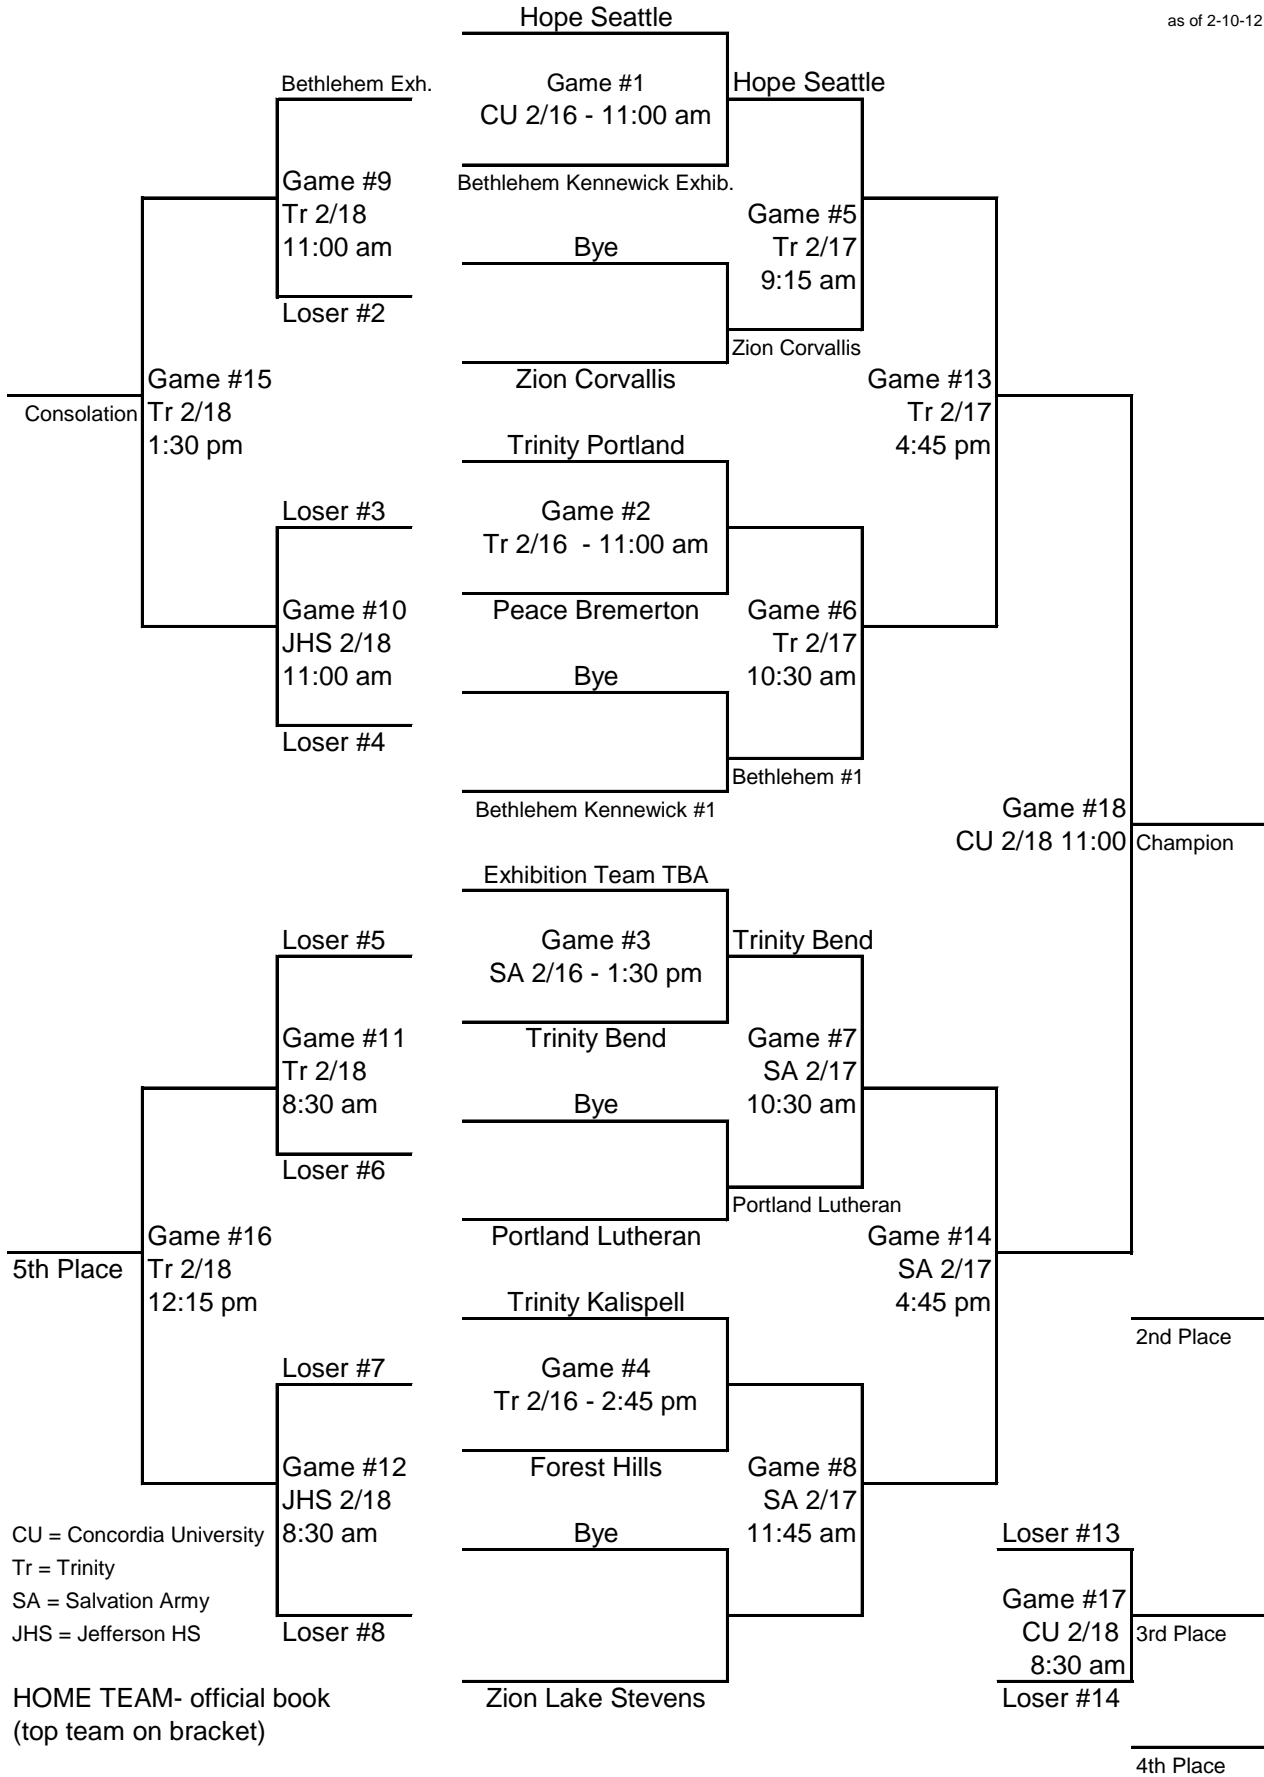

LEST 2012 GIRLS A

as of 2-10-12

CU = Concordia University
 Tr = Trinity
 SA = Salvation Army
 JHS = Jefferson HS

HOME TEAM- official book
 (top team on bracket)

VISITING TEAM- official clock
 (bottom team on bracket)