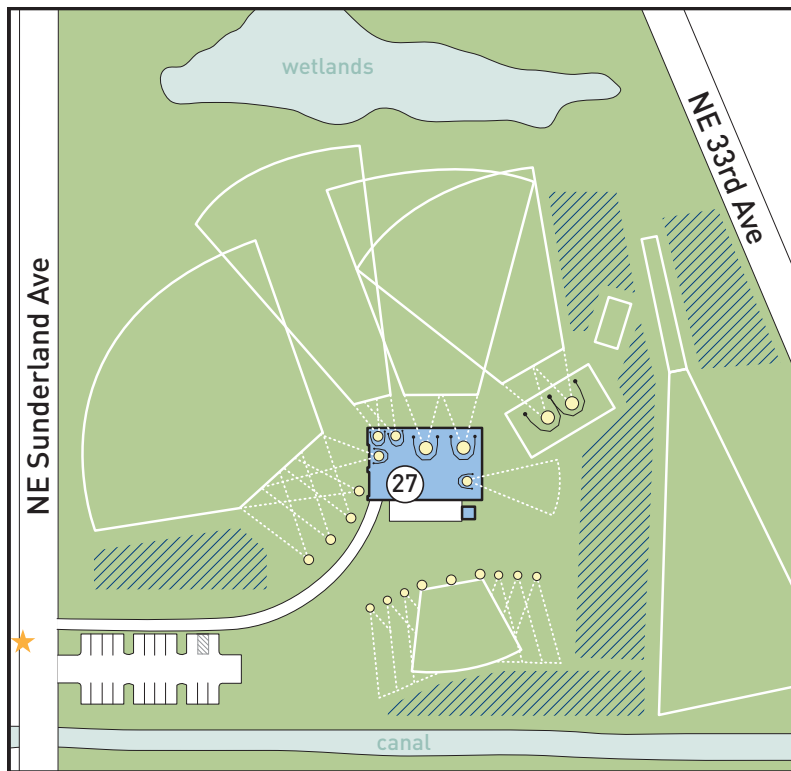

Concordia University Athletics

Directions from campus to Concordia University Throw Center:

9140 NE Sunderland Ave Portland OR 97211

Drive: 1.9 mi – about 6 mins

1. Head east on NE Holman St toward NE 33rd Ave
2. Turn left at NE 33rd Ave
3. Take the Col. Blvd W ramp to Marine Dr
4. Slight right at NE 33rd Dr
5. Turn left at NE Sunderland Ave